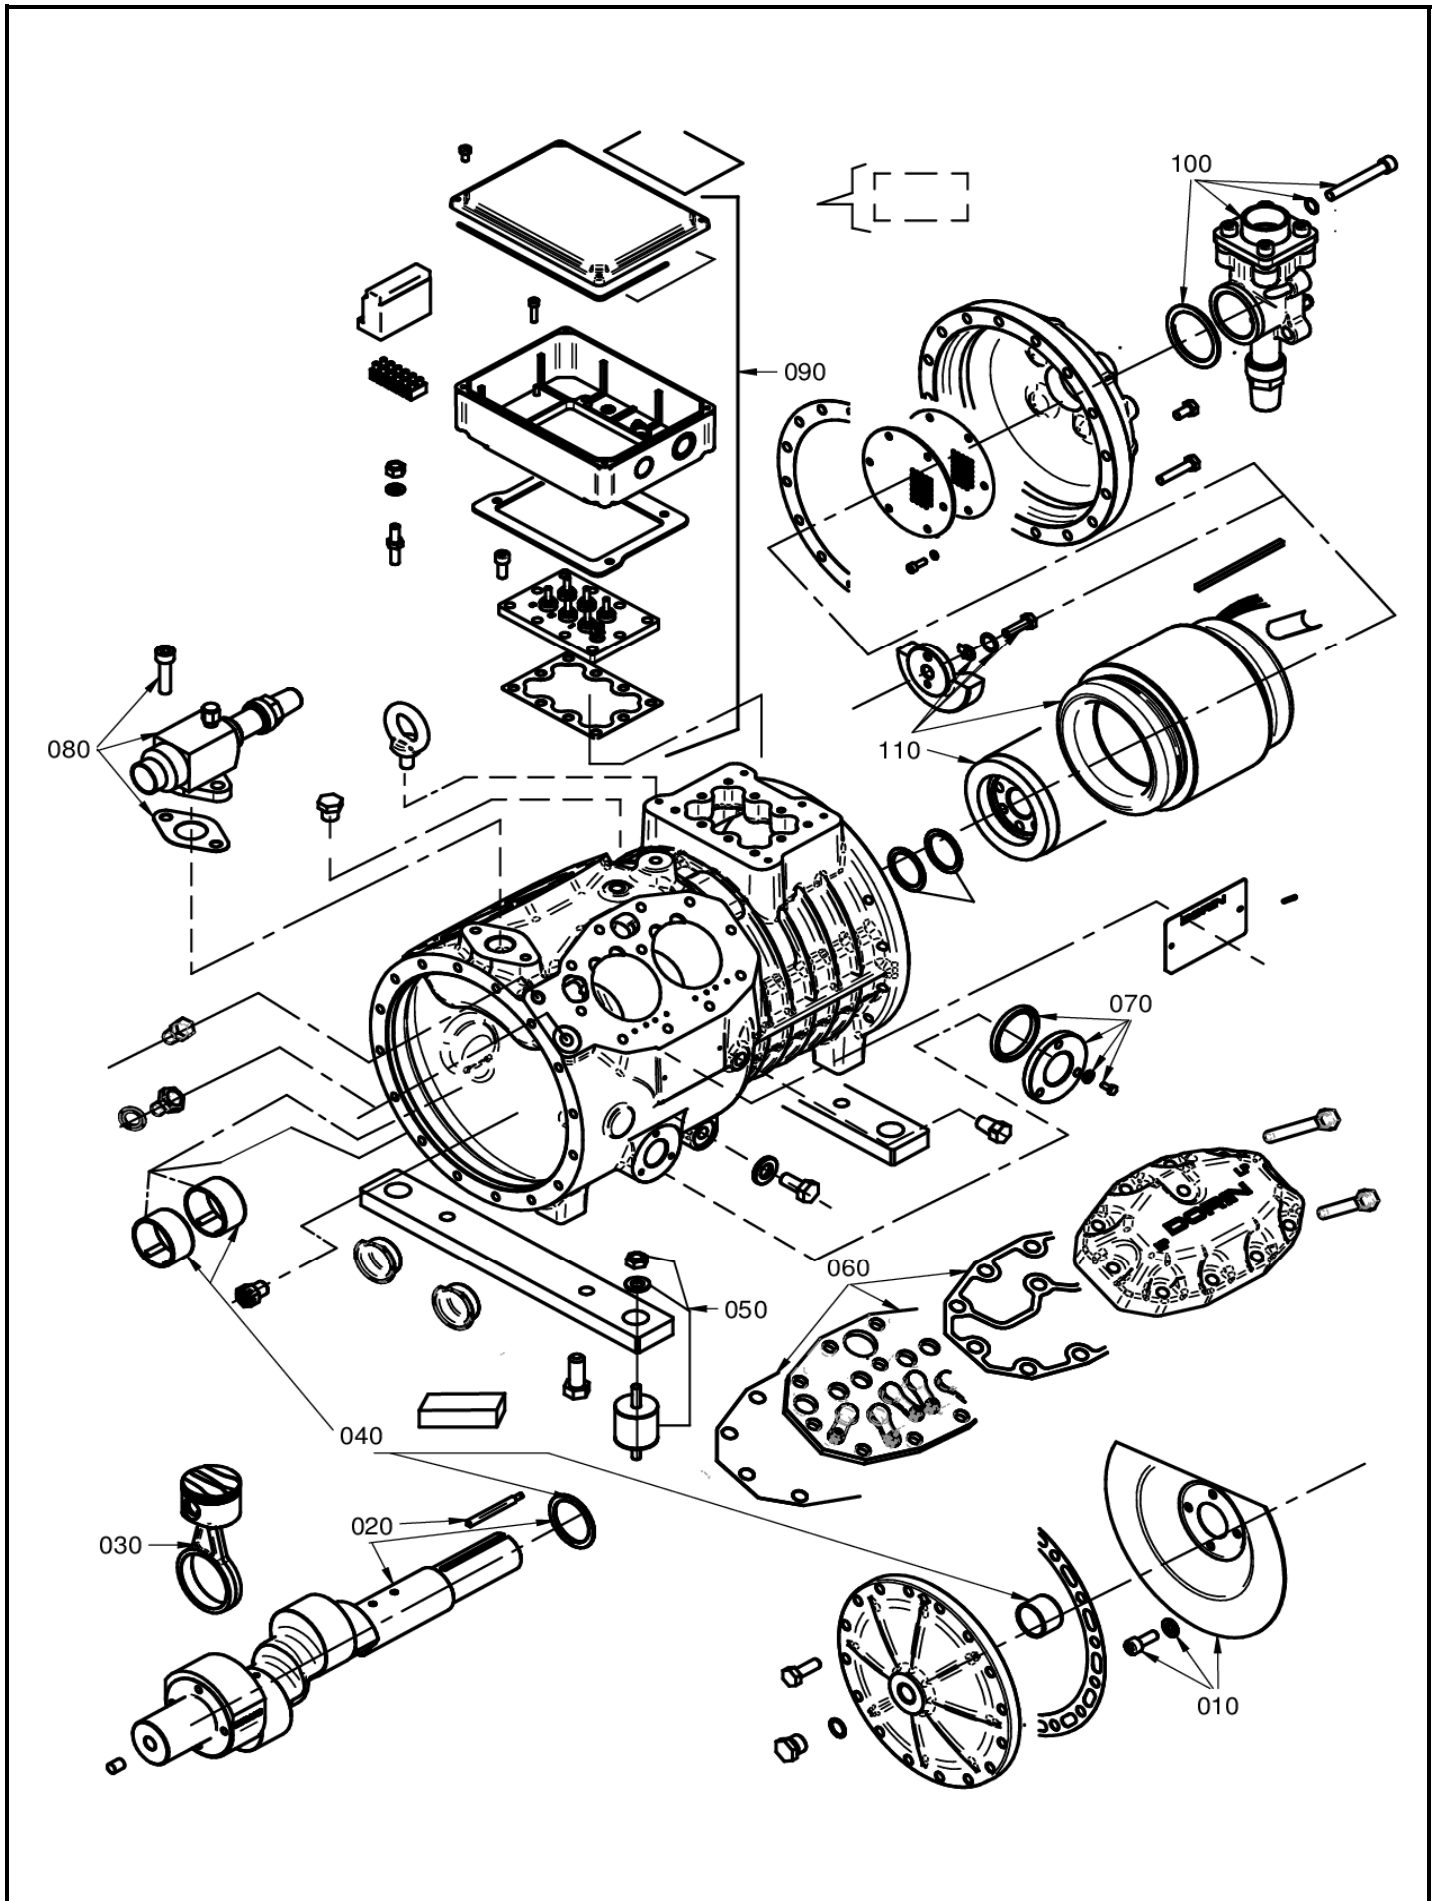

OFFICINE MARIO DORIN SINCE 1918
DORIN[®]
INNOVATION

RICAMBI
SPARE PARTS

HI41
(INVERTER)
SERIES
2015

SEMI-HERMETIC MOTOR COMPRESSORS
MOTOCOMPRESSORI SEMIERMETICI

OFFICINE MARIO DORIN SINCE 1918
DORIN
INNOVATION

M/COMPRESSORE - M/COMPRESSOR

HI41

ESPLOSO COMMERCIALE - COMMERCIAL EXPLODED VIEW

OFFICINE MARIO DORIN SINCE 1918
DORIN
INNOVATION

M/COMPRESSORE - M/COMPRESSOR

HI41

RIF.	QUANTITA'		CODICE CODE	DESCRIZIONE	DESCRIPTION
	HI1201CC	HI1501CC			
010	1	1	1MKD042	Disco sbattiolio	Oil centrifugal disk
020	1	1	1MKA260	Albero completo c.45	Complete shaft c.45
030	4	-	1MCDB66	Kit biella-pistone	Conn.rod-pist.compl.
030	-	4	1MCDB67	Kit biella-pistone	Conn.rod-pist.compl.
040	1	1	1CKJ029	Kit bronzine + rasamento	Bushing + trust kit
050	1	1	1CC5042	Kit sospensioni compl.	Vibration damper kit compl.
060	2	2	1PKP084	Piastra valvole completa	Complete valve plate
070	1	1	1CCQ010	Spia olio completa	Oil sight glass
080	1	1	1RKA067	Rubinetto di mandata	Discharge service valve
090	1	1	1RKJ038	Scatola att.el.+piastra	Electrical plate and box
100	1	1	1RKA047	Rubinetto di aspirazione	Suction service valve
110	1	-	1RKM146	Roto-statore 15HP 50HZ	Stator-rotor 15HP 50HZ
110	-	1	1RKM147	Roto-statore 20HP 50HZ	Stator-rotor 20HP 50HZ
110	1	-	1RKM158	Roto-statore 18HP 60HZ	Stator-rotor 18HP 60HZ
110	-	1	1RKM159	Roto-statore 24HP 60HZ	Stator-rotor 24HP 60HZ

ACCESSORI - ACCESSORIES

	1	1	1CCM142	Serie completa guarnizioni	Complete gasket set
	1	1	1CCT044	Testa raffreddata ad acqua	Water-cooled head
	1	1	1ACS819	Ventilatore ausiliario	Auxiliary head fan
	1	1	2EG2020	Resistenza carter 220V	Crankcase heater 220V
	1	1	2EG1050	Resistenza carter 110V	Crankcase heater 110V
	1	1	2EG1080	Resistenza carter 24V	Crankcase heater 24V
	1	1	2CC4010	Modulo per termistori	Thermistors module
	1	1	2CG1040	Sensore ottico livello olio	Oil level sensor